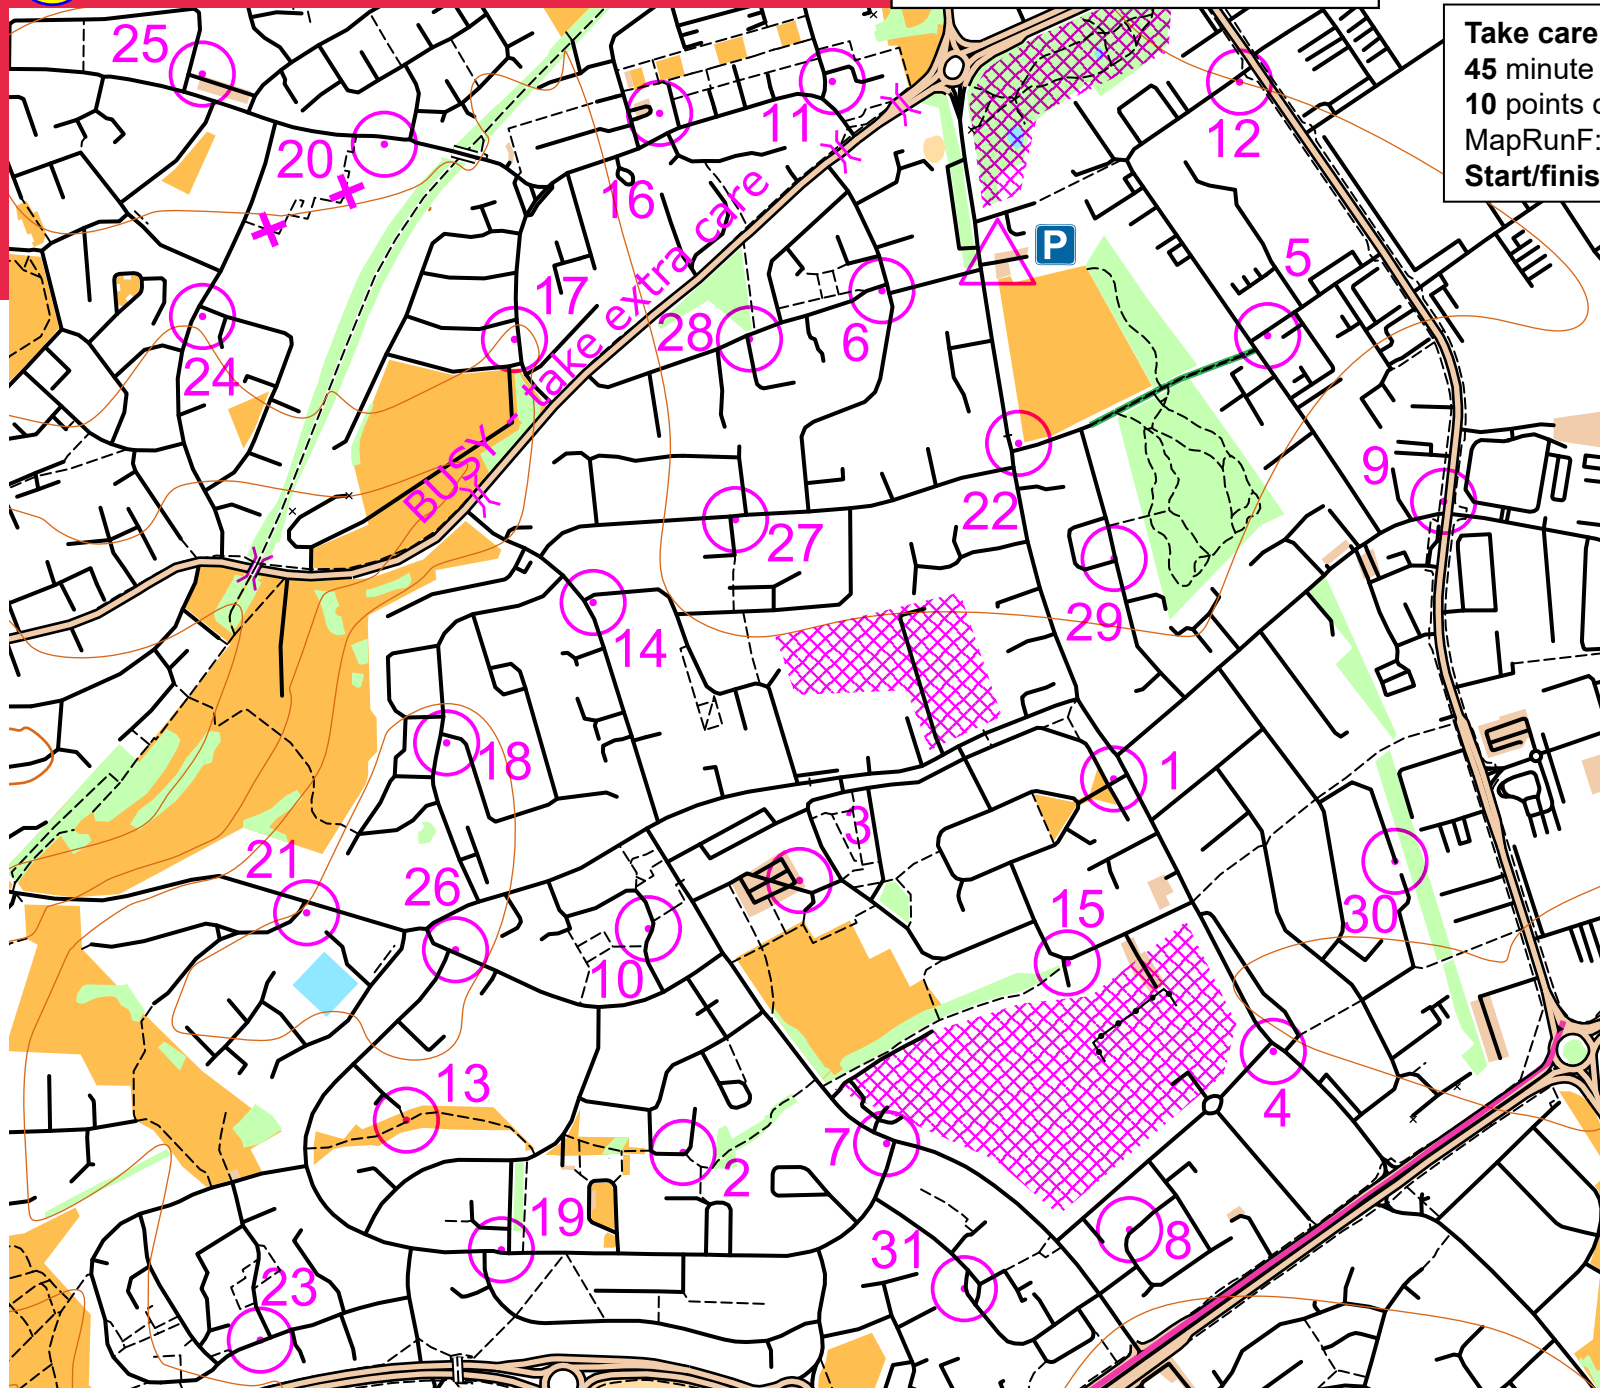

Participant Pre-read

Simply visit as many controls (numbered circles) as you can. Start and finish at the triangle.

45 minute score event, 20 points per control.

10 points deducted for each minute or part minute late.

<https://www.herts-orienteeing.club>

HEMEL HEMPSTEAD EAST

P High Street Green, HP2 7AR

scale 1:10000, contours 10m
500m

Take care crossing roads! Wear high-vis.
45 minute score event, 20 points per control
10 points deducted for each part minute late.
MapRunF: HH Hemel East PXAS ScoreV45
Start/finish: car park height restriction barrier