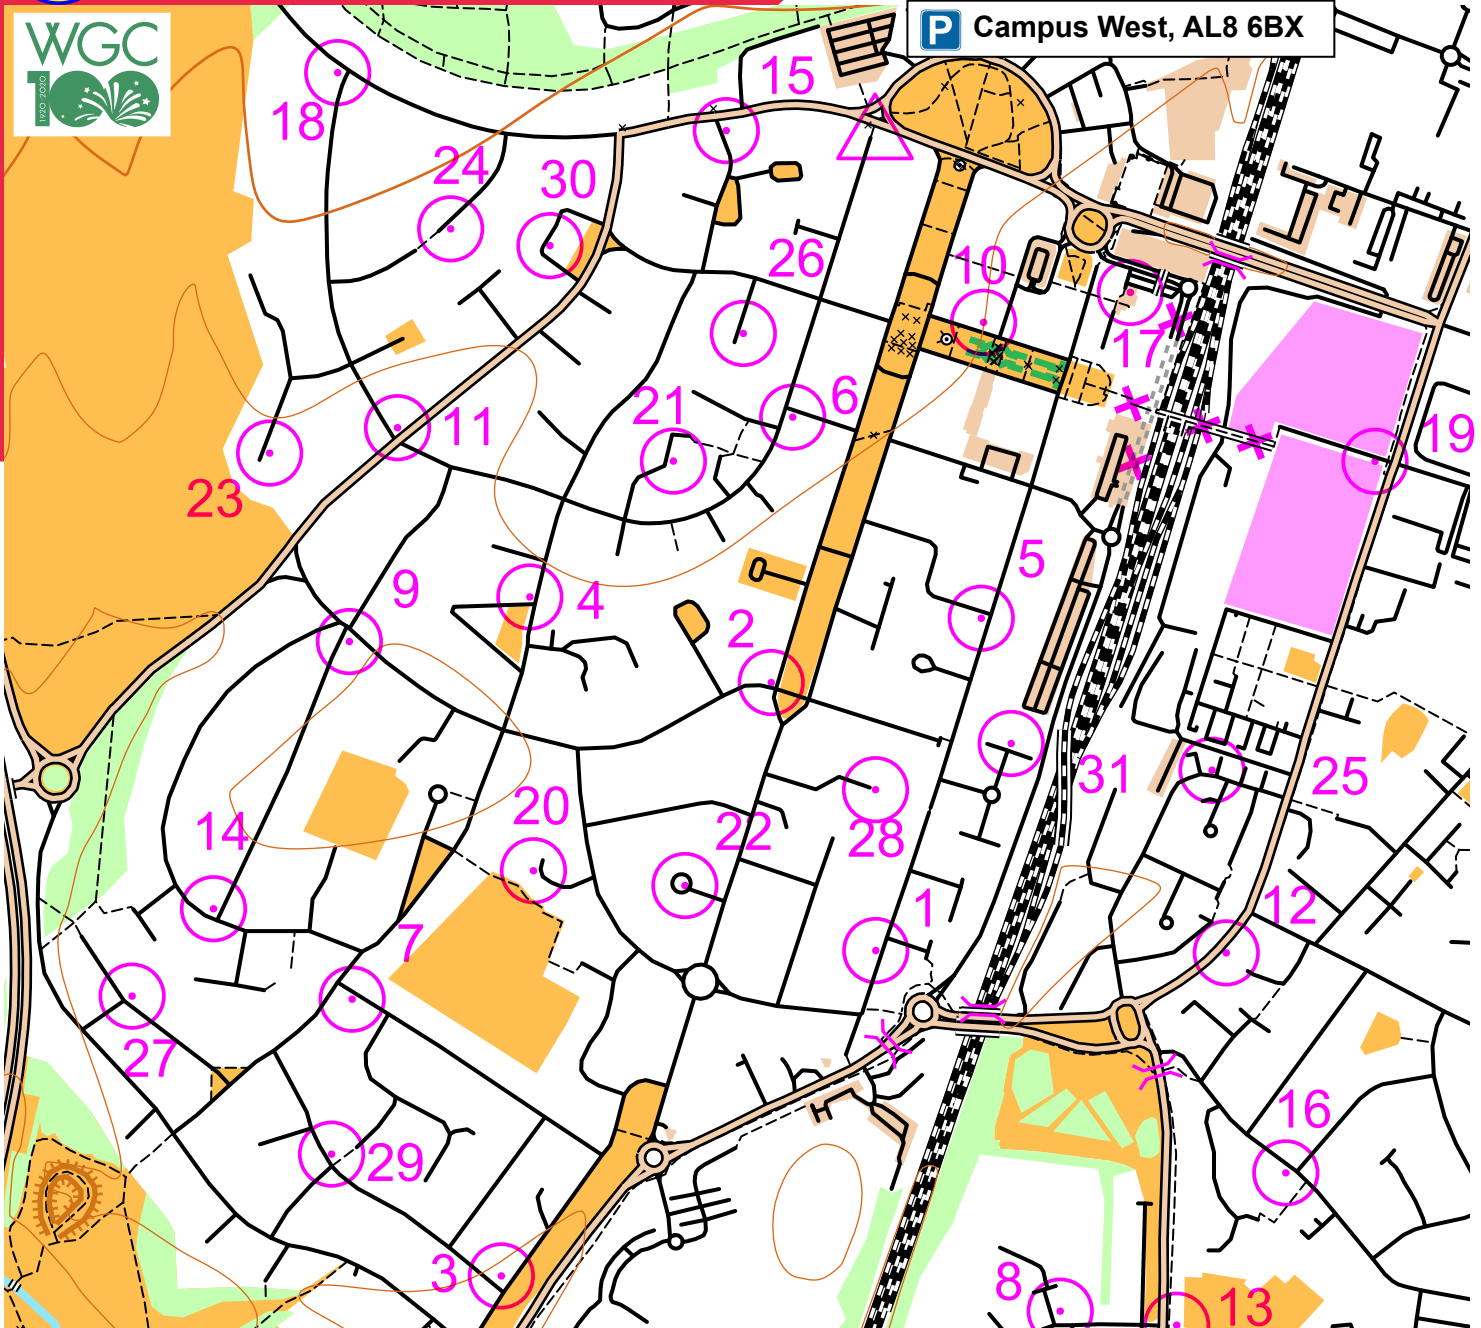

Participant Pre-read

Simply visit as many controls (numbered circles) as you can. Start and finish at the triangle.

45 minute score event, 20 points per control.

10 points deducted for each minute or part minute late.

If unsure of what to do or what the symbols mean, see our guide:

<https://www.herts-orienteeing.club/uploads/wiki/DIYO-guide.pdf>

Run responsibly

You should abide by British Orienteering's Covid-19 [Code of Conduct](#), particularly social distancing.

Maybe we're stating the obvious. In essence, there is no reason why this should be different from any other run – or walk, or jog – you do. But sometimes we concentrate too hard on the map, or get carried away with beating the clock. So keep safe:

<https://www.herts-orienteeing.club>

P Campus West, AL8 6BX

Take care crossing roads – esp. main roads:
45 minute score event, 20 points per control.
10 points deducted for each part minute late.
MapRunF: HH Welwyn GC South PXAS ScoreV45